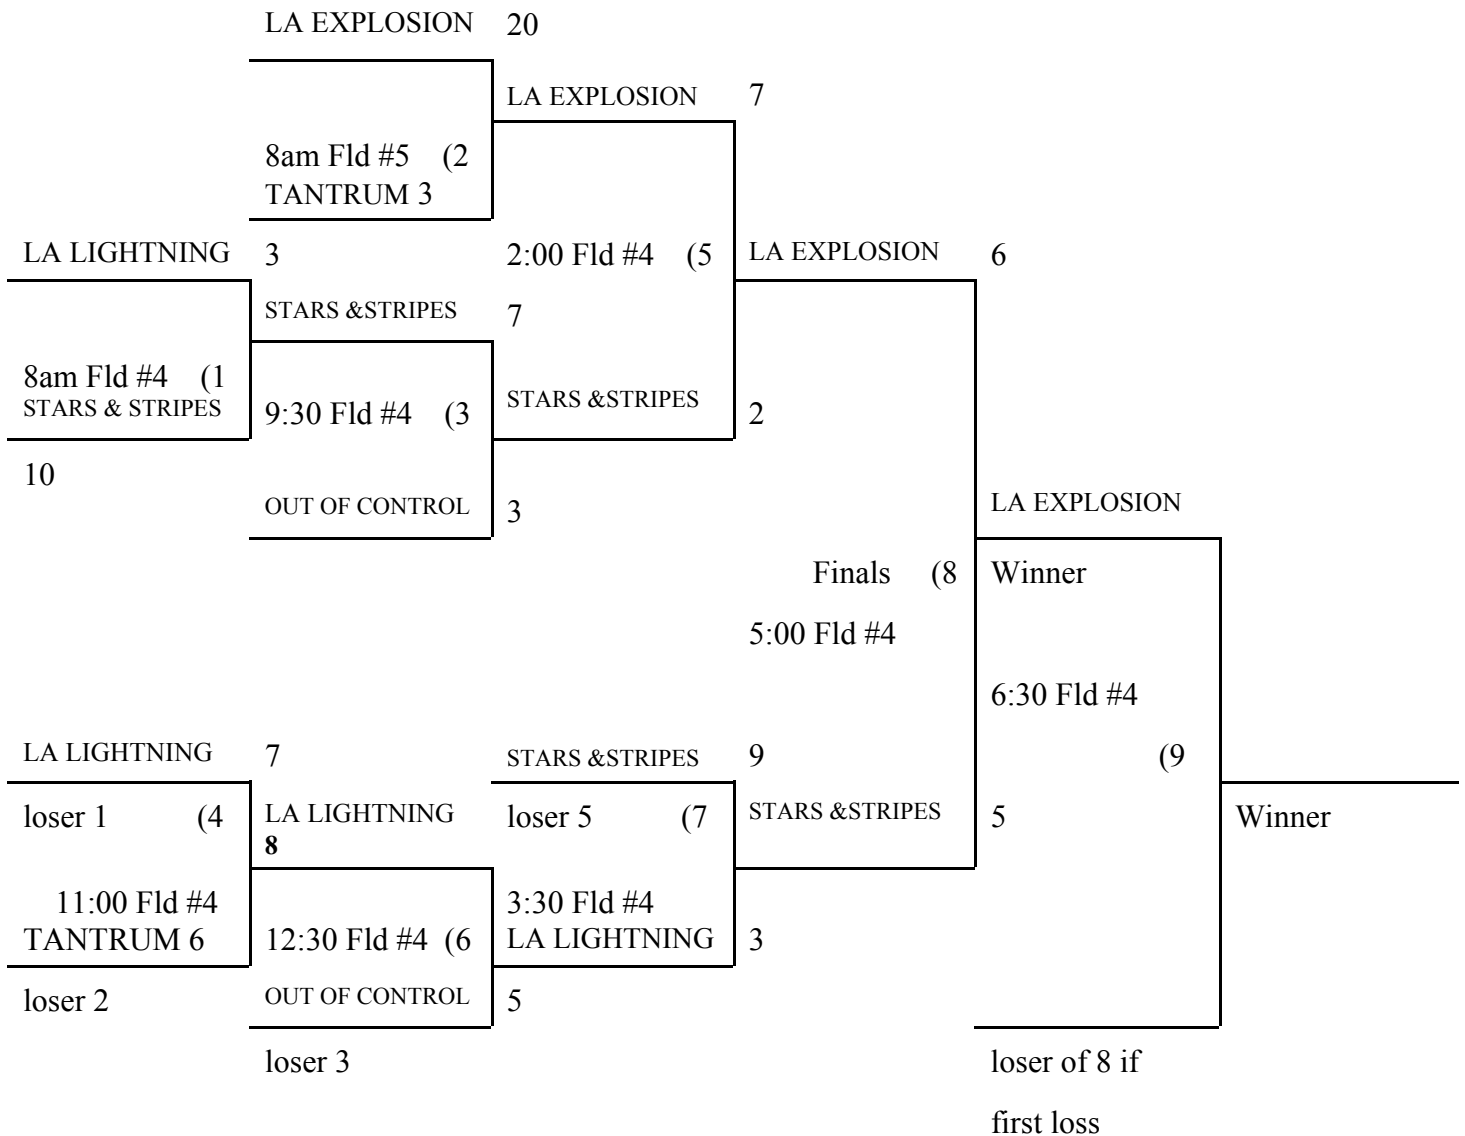

USSSA FAST PITCH CALCASIEU CLASSIC 2009

10U Division

USSSA FAST PITCH CALCASIEU CLASSIC 2009

12U Division

Teams	Win	Loss	Tie	Run Totals				Total
YOUNG GUNS	1	1	1	Allowed	3	2	8	
TEXAS THUNDER		11	1	Allowed	4	4	2	3
LA LIGHTNING	1	11		Allowed	13	5	1	
LOUISIANA EXTREME	111			Allowed	10	4	0	

SATURDAY GAMES						
Time	Field	Home	Score			Visitors
8:00 AM	PC 5	LOUISIANA EXTREME	13	vs	10	LA LIGHTNING
9:30 AM	PC 5	LA LIGHTNING	4	vs	5	LOUISIANA EXTREME
11:00 AM	PC 5	TEXAS THUNDER	0	vs	4	LOUISIANA EXTREME
12:30 PM	PC 5	TEXAS THUNDER	3	vs	4	YOUNG GUNS
2:00 PM	PC 5	YOUNG GUNS	2	vs	2	TEXAS THUNDER
3:30 PM	PC 5	YOUNG GUNS	12	vs	8	LA LIGHTNING
5:00 PM	PC 5	TEXAS THUNDER	1	vs	3	LA LIGHTNING

PC = POWER CENTRE COMPLEX